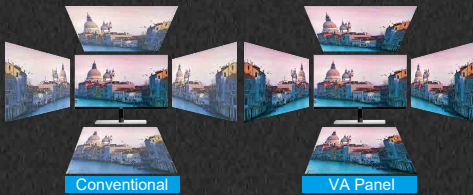

ULTRA NARROW
BORDER

CURVED MONITOR

vision at Heart

The screen is slightly curved, creating a naturally more immersive viewing experience.

► Features

VA WIDE VIEW

VA Panel

High contrast ratio images look brighter, sharper, more detailed and vivid.

VA Screen viewing angle of 178°

Conventional

VA Panel

ULTRA SLIM

Ultra Slim

Super slim design at just 10.2mm thin.

Multimedia-Ready with HDMI Input

HDMI (High-Definition Multimedia Interface) is the digital video and sound standard for connecting the latest consumer electronics like Blu-ray players and game consoles.

ULTRA NARROW BORDER

Narrow Bezel, Narrow Black Border

1.5mm ultra narrow bezel and 5.2mm narrow black border.

SCREEN +

Screen+

The bundled Screen+ software splits the PC workspace into four self-contained panes to group application windows for easier viewing. Screen+ also supports multiple monitors.

► Specifications

Model Name	C27B1H
Panel Size	27" / 685.99mm
Pixel Pitch (mm)	0.3114 (H) × 0.3114 (V)
Effective Viewing Area (mm)	597.88 (H) × 336.31 (V)
Brightness (typical)	250 cd/m ²
Contrast Ratio	3000:1 (Typical) 20 Million : 1(DCR)
Smart Response	4ms (GtG)
Viewing Angle	178° (H) / 178° (V) (CR>10)
Color Gamut	NTSC 85% (CIE1976) / sRGB 102% (CIE1931)
Optimum Resolution	1920 x 1080 @ 60Hz
Display Colors	16.7 Million
Signal Input	VGA, HDMI
Power Supply	19VDC, 1.9A
Smart Power Mode: Typical	30W
Built-in Speakers	no
Regulatory Approvals	CE / RoHS / Windows 8 / Windows 10
Wall-Mount	no
Cabinet Color	Black
Adjustable Stand	Tilt: -3.5° ~ 21.5°
Product with Stand (mm)	458.7 (H) × 612 (W) × 213.8 (D)
Packaging (mm)	540 (H) × 694 (W) × 173 (D)
Weight (Net /Gross) kg	4.35 / 6.24